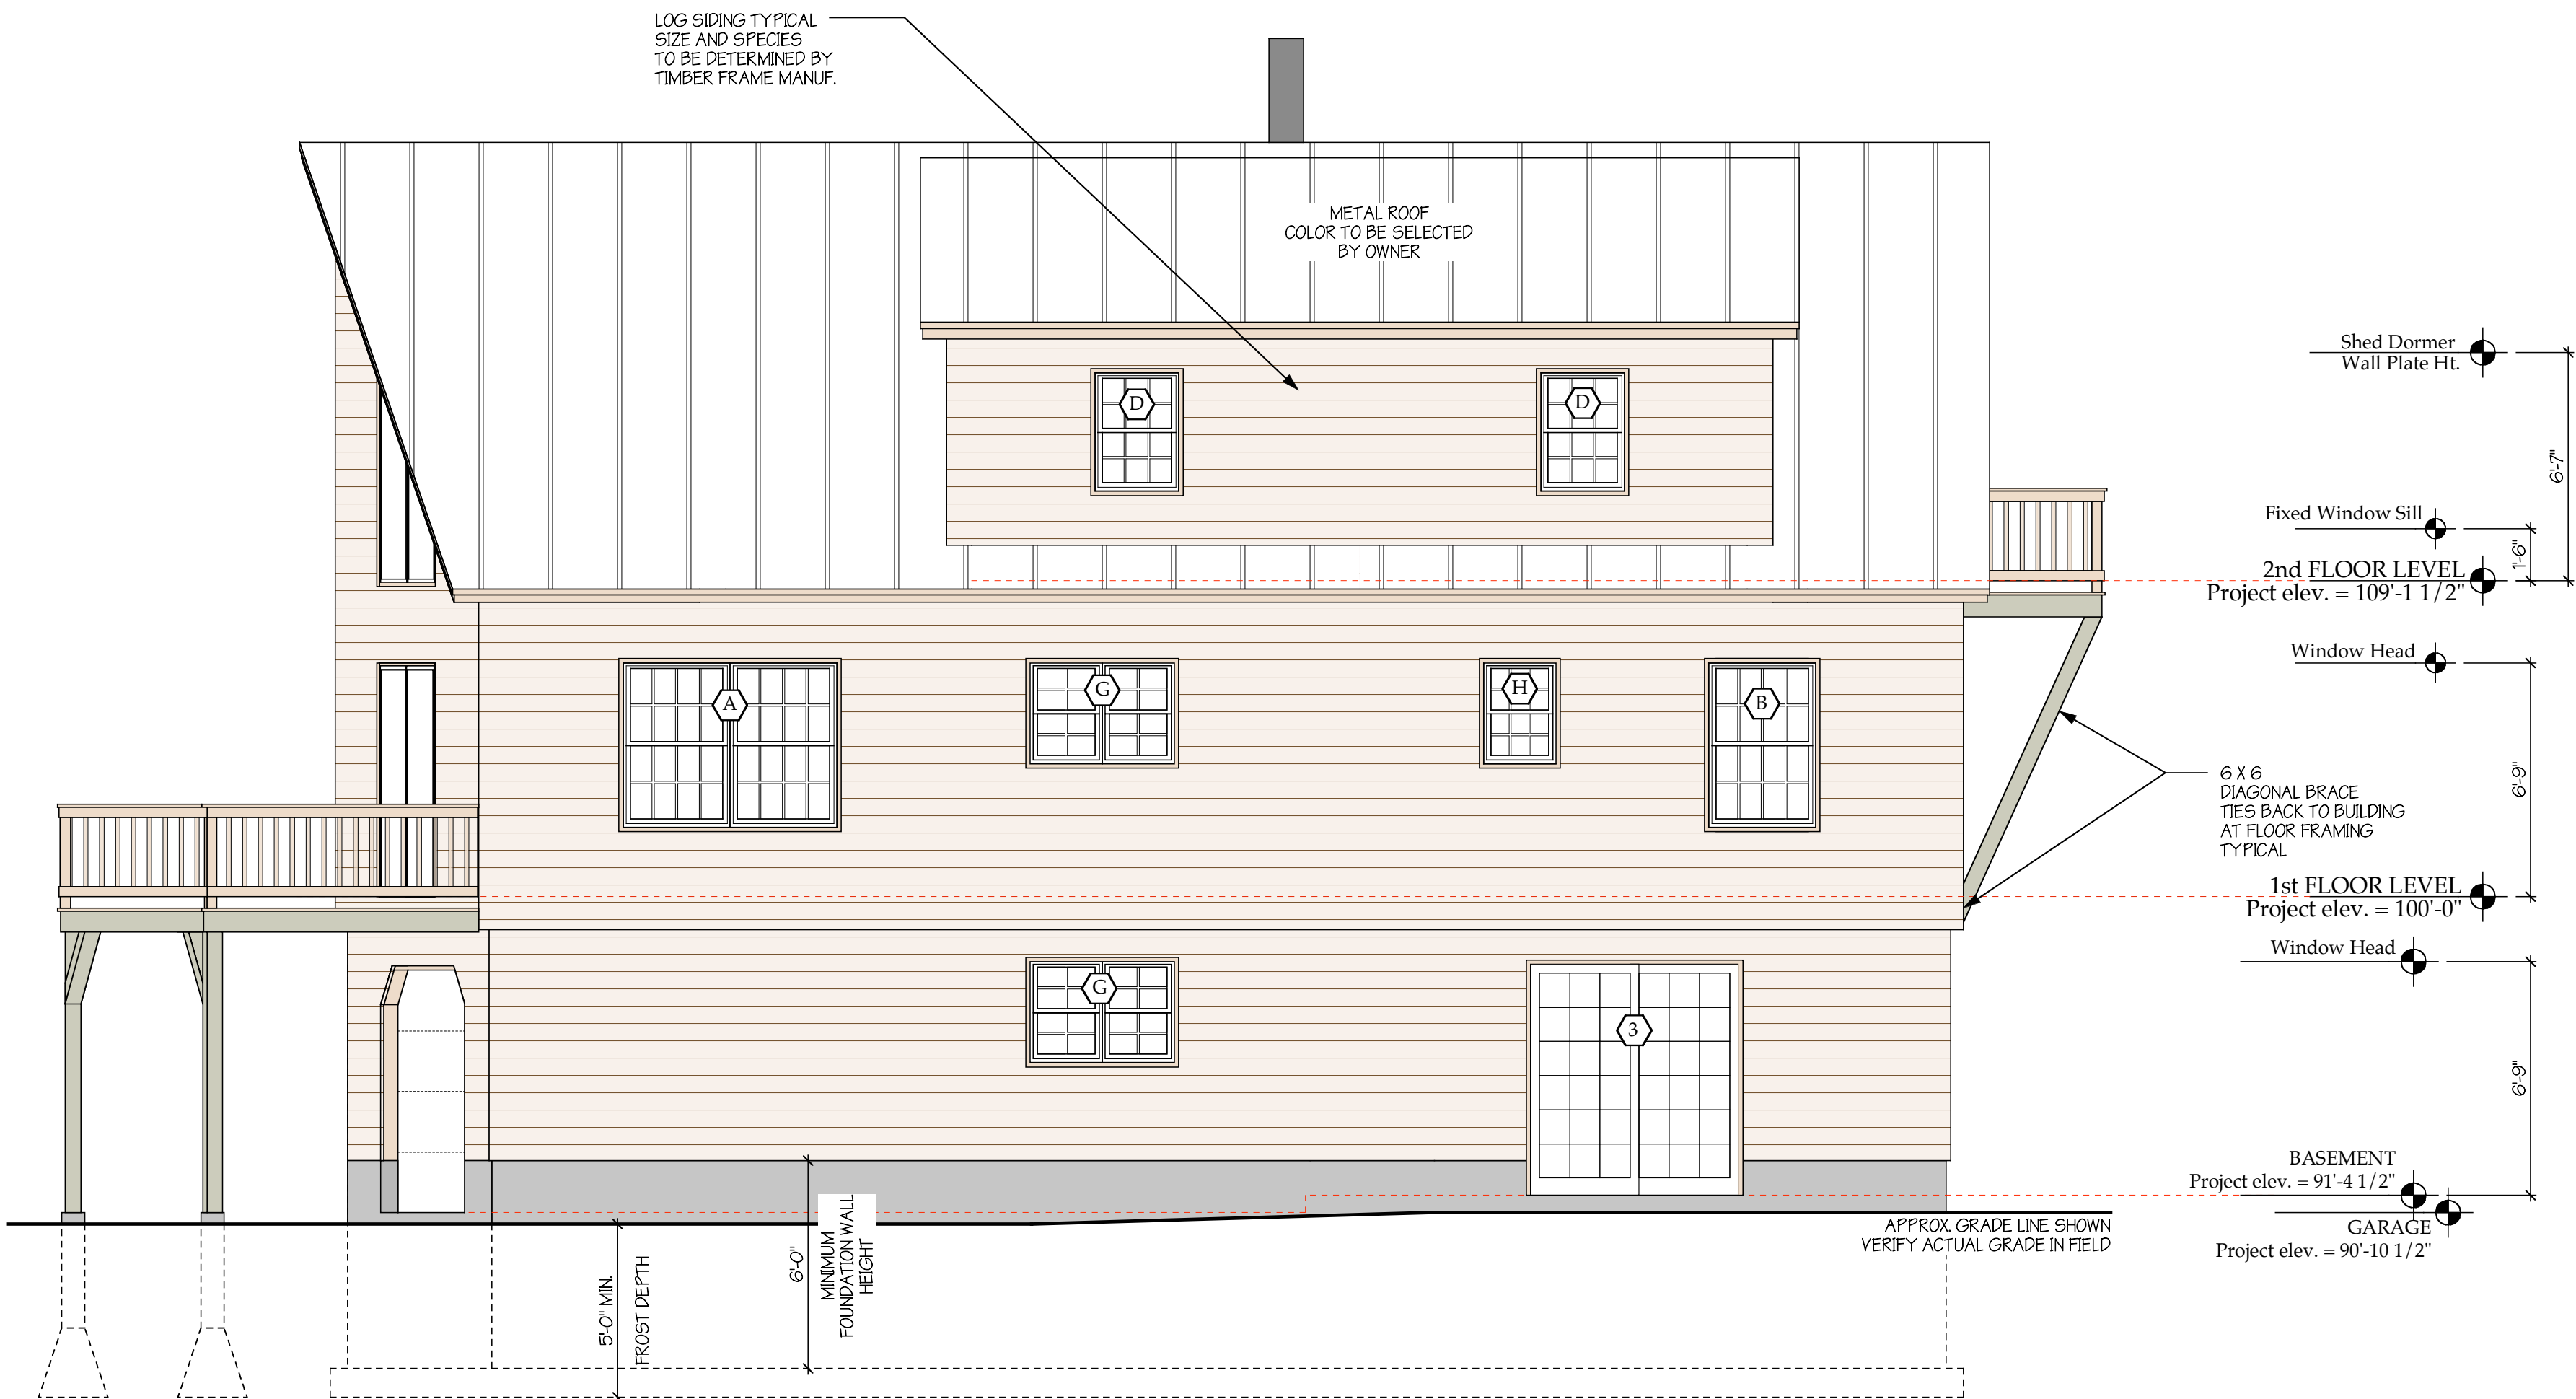

John R. Guminak
Drafting & Design
Services
 (802) 464 - 5423

Treehouse
Timber Frame &
Log Homes
 W. Wardsboro, Vt.

TIMBER FRAME
 HOME FOR
 DAVID & BETH
 WEIGDER

2/11/03
 DATE:

1/4" = 1'-0"
 SCALE:

A2.3

BACK ELEVATION