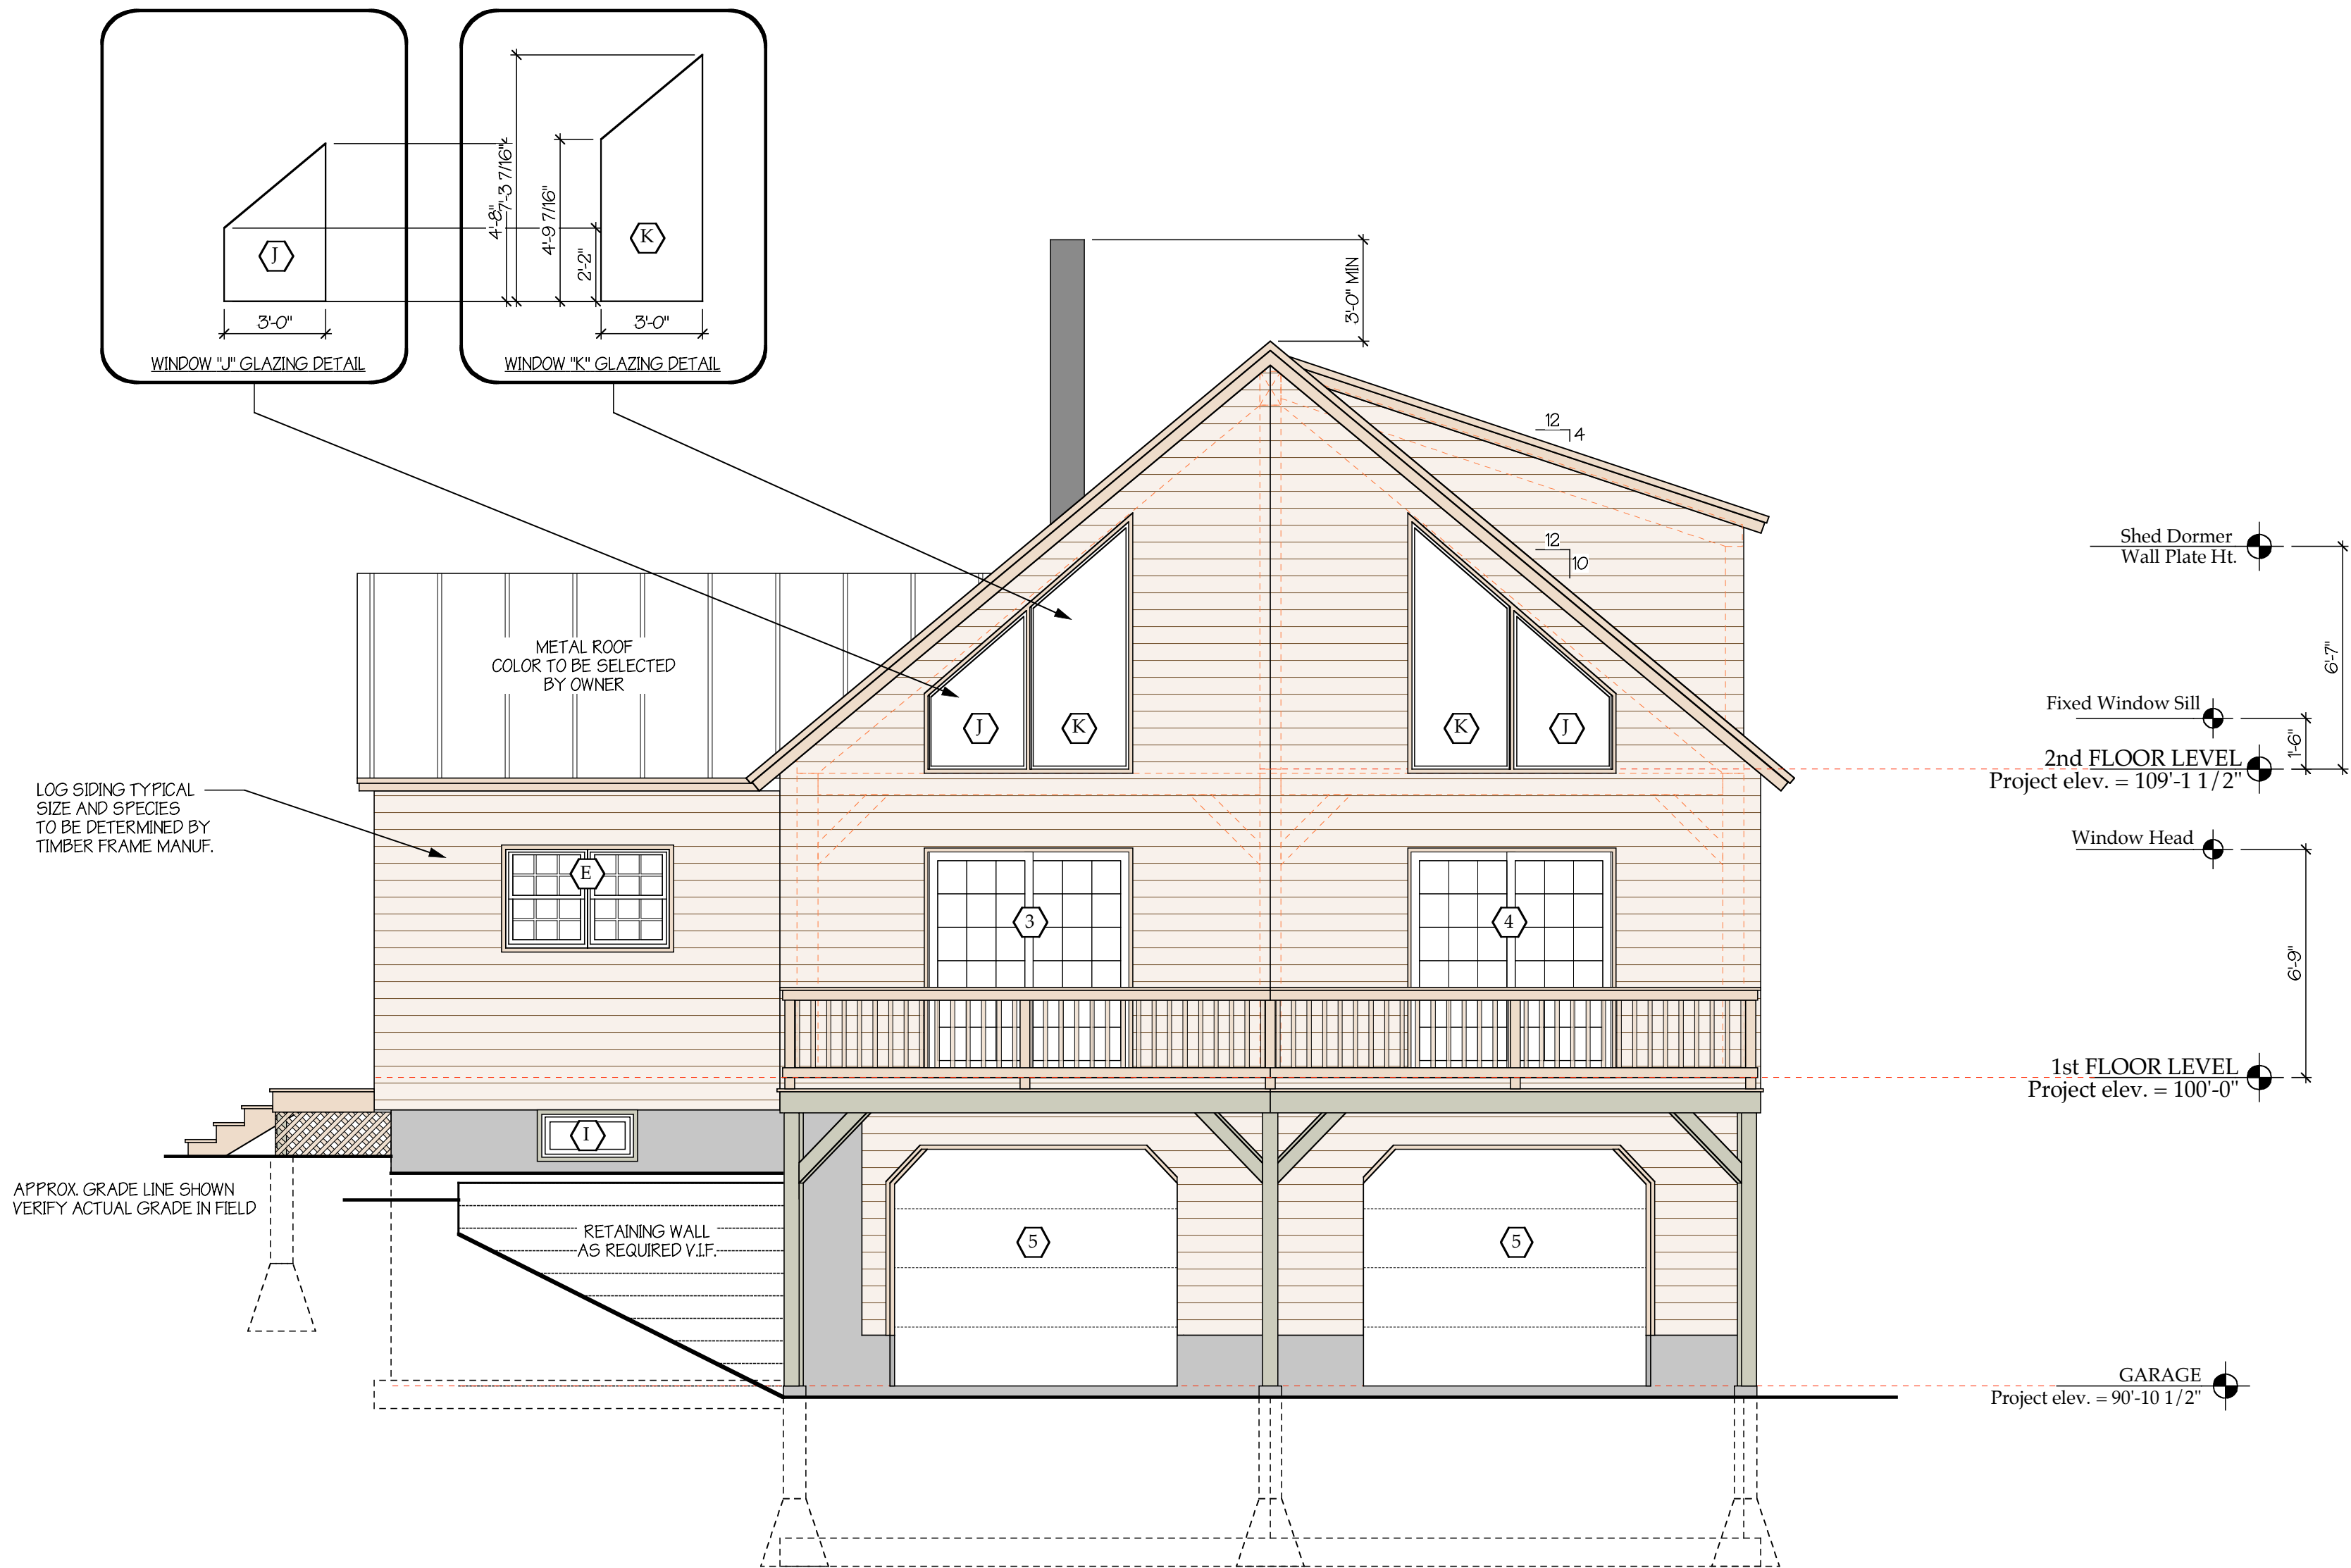

John R. Guminak
 Drafting & Design
 Services
 (802) 464 - 5423

Treehouse
 Timber Frame &
 Log Homes
 W. Wardsboro, Vt.

TIMBER FRAME
 HOME FOR
 DAVID & BETH
 WEIGDER

2/11/03
 DATE:

1/4" = 1'-0"
 SCALE:

A2.2

RIGHT SIDE ELEVATION